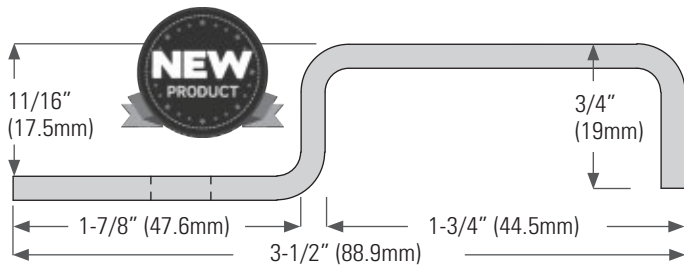

HIGH SECURITY ASTRAGALS

DS186PS Steel prime coated, custom. Lengths available 84" (2134mm), 96" (2438mm) & 120" (3048mm)

Continuous security latch protector, full height of door.

DS187PS Steel prime coated, standard.
Lengths available 84" (2134mm), 96" (2438mm) & 120" (3048mm)

DS179PS Steel prime coated, pre-drilled
DS179SS Stainless steel satin finish. Three week delivery. Lengths available: 84" (2134mm), 96" (2438mm) & 120" (3048mm)