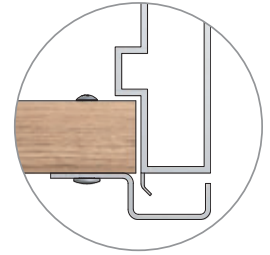

HIGH SECURITY ASTRAGALS

DS186PS Steel prime coated, custom. Lengths available 84" (2134mm), 96" (2438mm) & 120" (3048mm)

Continuous security latch protector, full height of door.

DS187PS Steel prime coated, standard.
Lengths available 84" (2134mm), 96" (2438mm) & 120" (3048mm)

DS179PS Steel prime coated, pre-drilled
DS179SS Stainless steel satin finish. Three week delivery. Lengths available: 84" (2134mm), 96" (2438mm) & 120" (3048mm)