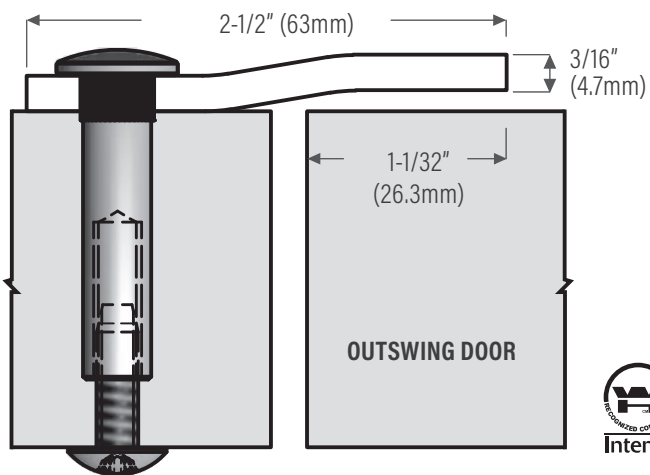

HIGH SECURITY ASTRAGALS

DS186PS Steel prime coated, custom. Lengths available 84" (2134mm), 96" (2438mm) & 120" (3048mm)

Continuous security latch protector, full height of door.

DS187PS Steel prime coated, standard.
Lengths available 84" (2134mm), 96" (2438mm) & 120" (3048mm)

DS179PS Steel prime coated, pre-drilled
DS179SS Stainless steel satin finish. Three week delivery. Lengths available: 84" (2134mm), 96" (2438mm) & 120" (3048mm)