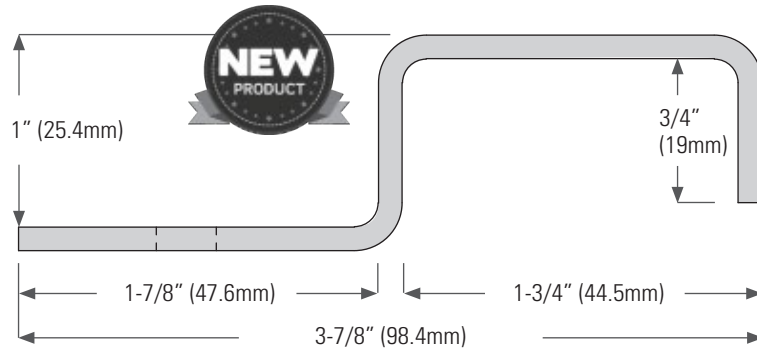

HIGH SECURITY ASTRAGALS

DS186PS Steel prime coated, custom. Lengths available 84" (2134mm), 96" (2438mm) & 120" (3048mm)

Continuous security latch protector, full height of door.

DS187PS Steel prime coated, standard.
Lengths available 84" (2134mm), 96" (2438mm) & 120" (3048mm)

DS179PS Steel prime coated, pre-drilled
DS179SS Stainless steel satin finish. Three week delivery. Lengths available: 84" (2134mm), 96" (2438mm) & 120" (3048mm)