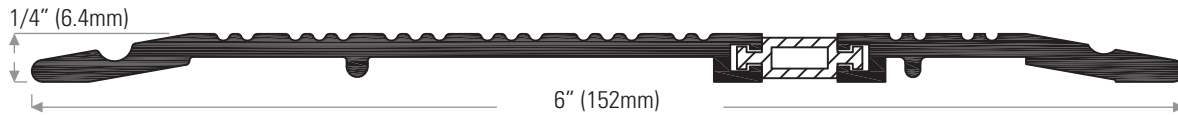

### 1/4" (6.4mm) Low Rise Thermally Broken Threshold

**DS6002TBA** Extruded aluminum mill finish, thermally broken