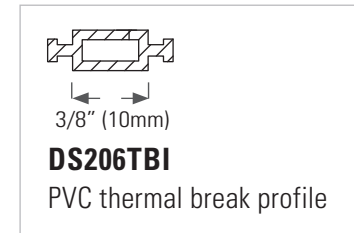

### 1/4" (6.4mm) Low Rise Thermally Broken Threshold

**DS6002TBA** Extruded aluminum mill finish, thermally broken