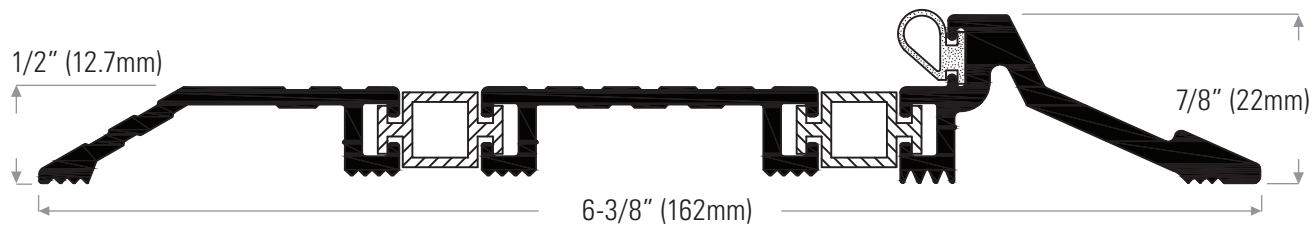

DS277X6TBA Extruded aluminum mill finish with vinyl thermal break (rated)

DS277X6TBAT Mill finish with vinyl thermal break & TPE (T) insert, black (rated)

DS277X6TBAP Mill finish with thermal break & fin pile insert, black (**not rated**)