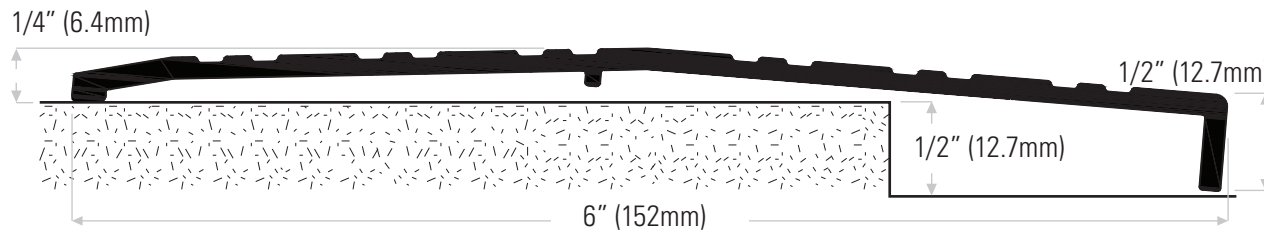

### Ramp Threshold

**DS605A** Extruded aluminum mill finish