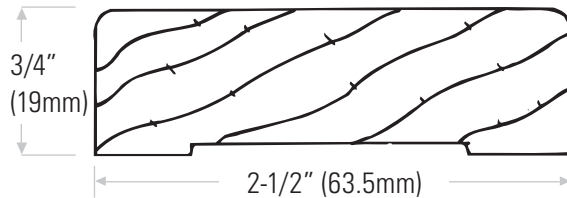

www.theDSgroup.com

Tomorrow's Innovative Solutions for Today's Doors & Windows

The DS Group Of Companies: Draftseal®, Kristrack®, Eclipse Architectural® & DSD Hardware

---

DraftSeal®

Oak Thresholds

#10 Antique Bronze plated Robertson flat head wood screws & plastic anchors of appropriate length are supplied with all DraftSeal oak thresholds.

OAK PROFILE CAN BE RIPPED FOR CUSTOM APPLICATIONS.

DS2230AK Oak threshold

All oak thresholds are supplied not drilled unless drilling instructions are specified with order. Only available in one NET length: **36-1/2" (927mm)**

Head Office & Manufacturing Centre - Vancouver, Canada

7470 Buller Avenue, Burnaby, B.C. V5J 4S5 Canada » www.theDSgroup.com » info@theDSgroup.com » Ph: (604) 451-1080
Outside Vancouver, BC use toll free numbers Ph: 1-888-520-9009 Fax: 1-800-567-2887

Branch Offices & Manufacturing Centres: Toronto, Canada & Los Angeles, USA » THE DS GROUP IS THE BRAND IMAGE OF A.K. DRAFT SEAL LTD.

© COPYRIGHT A.K. DRAFT SEAL LTD | This drawing remains the property of A.K. Draft Seal and all its affiliates. The information contained in this drawing is not to be disclosed to any party without written approval from A.K. Draft Seal.