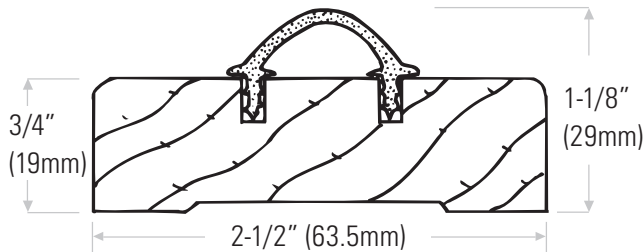

www.theDSgroup.com

Tomorrow's Innovative Solutions for Today's Doors & Windows

The DS Group Of Companies: Draftseal®, Kristrack®, Eclipse Architectural® & DSD Hardware

DraftSeal®

Oak Thresholds

#10 Antique Bronze plated Robertson flat head wood screws & plastic anchors of appropriate length are supplied with all DraftSeal oak thresholds.

OAK PROFILE CAN BE RIPPED FOR CUSTOM APPLICATIONS.

DS2230AKV Oak threshold with vinyl insert, tan

All oak thresholds are supplied not drilled unless drilling instructions are specified with order. Only available in one NET length: **36-1/2" (927mm)**