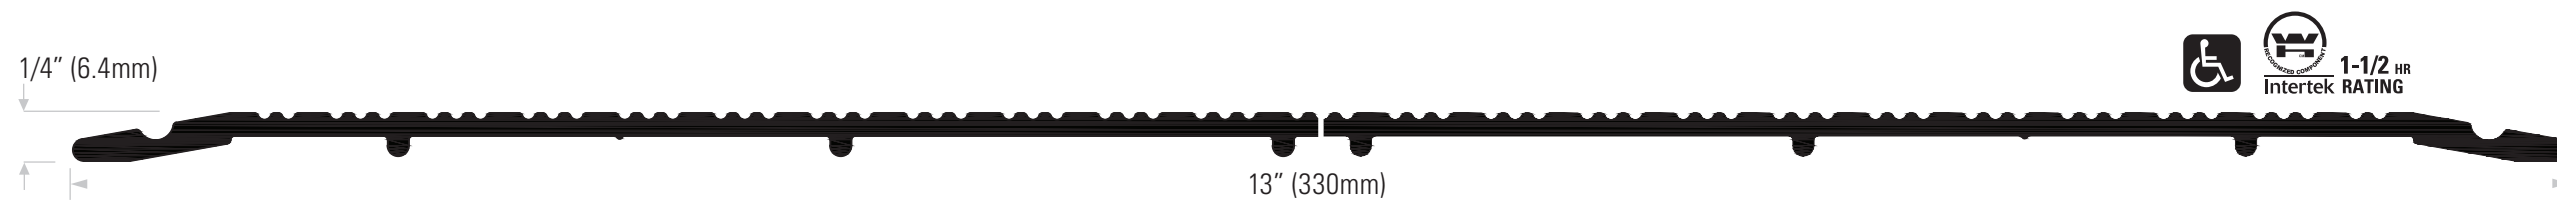

DS13000A (2 piece) extruded aluminum mill finish, not welded

NOTE: This threshold is non-returnable.

Head Office & Manufacturing Centre - Vancouver, Canada

7470 Buller Avenue, Burnaby, B.C. V5J 4S5 Canada » www.theDSgroup.com » info@theDSgroup.com » Ph: (604) 451-1080