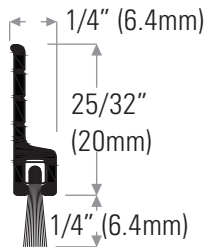

DraftSeal®

Door Bottom Sweep

DS110AP Extruded aluminum mill finish with pile insert, black

DS110DP Bronze anodized

DSP10BL Replacement pile insert, black

Head Office & Manufacturing Centre - Vancouver, Canada

7470 Buller Avenue, Burnaby, B.C. V5J 4S5 Canada » www.theDSgroup.com » info@theDSgroup.com » Ph: (604) 451-1080
Outside Vancouver, BC use toll free numbers Ph: 1-888-520-9009 Fax: 1-800-567-2887

Branch Offices & Manufacturing Centres:

Toronto, Canada & Los Angeles, USA » THE DS GROUP IS THE BRAND IMAGE OF A.K. DRAFT SEAL LTD.

© COPYRIGHT A.K. DRAFT SEAL LTD | This drawing remains the property of A.K. Draft Seal and all its affiliates. The information contained in this drawing is not to be disclosed to any party without written approval from A.K. Draft Seal.