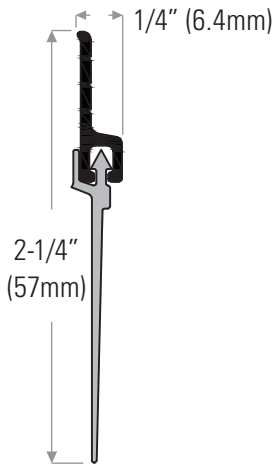

www.theDSgroup.com

Tomorrow's Innovative Solutions for Today's Doors & Windows

The DS Group Of Companies: Draftseal®, Kristrack®, Eclipse Architectural® & DSD Hardware

---

DraftSeal®

Door Bottom Sweep

DS156AV Extruded aluminum mill finish with vinyl insert, grey

DS156DV Bronze anodized with grey insert

DS156WV Painted white with grey insert

DSV56GREY Replacement grey insert

Head Office & Manufacturing Centre - Vancouver, Canada

7470 Buller Avenue, Burnaby, B.C. V5J 4S5 Canada » www.theDSgroup.com » info@theDSgroup.com » Ph: (604) 451-1080
Outside Vancouver, BC use toll free numbers Ph: 1-888-520-9009 Fax: 1-800-567-2887

Branch Offices & Manufacturing Centres:

Toronto, Canada & Los Angeles, USA » THE DS GROUP IS THE BRAND IMAGE OF A.K. DRAFT SEAL LTD.

© COPYRIGHT A.K. DRAFT SEAL LTD | This drawing remains the property of A.K. Draft Seal and all its affiliates. The information contained in this drawing is not to be disclosed to any party without written approval from A.K. Draft Seal.