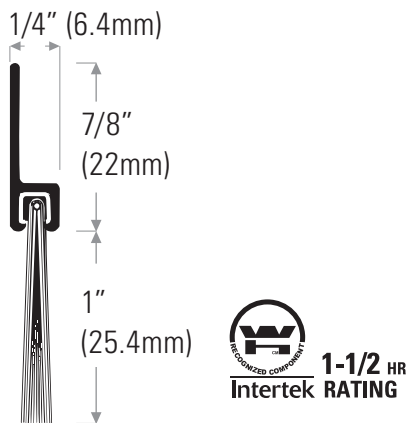

## Nylon Brush (NB) Door Bottom Sweep - UBC 7-2 (1997) when used as a door bottom sweep only

**DS149CNB** Clear anodized with brush insert

**DS149DNB** Bronze anodized

**DSBRUSH1BL** Replacement brush insert, black

Lengths available: 36" (914mm), 48" (1219mm), 84" (2134mm) & 96" (2438mm).