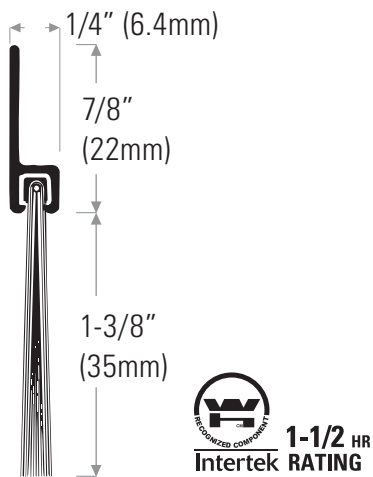

Nylon Brush (NB) Door Bottom Sweep - UBC 7-2 (1997) when used as a door bottom sweep only

DS150CNB Clear anodized with brush insert

DS150DNB Bronze anodized

DSBRUSH138BL Replacement brush insert, black

Lengths available: 36" (914mm), 48" (1219mm), 84" (2134mm) & 96" (2438mm).