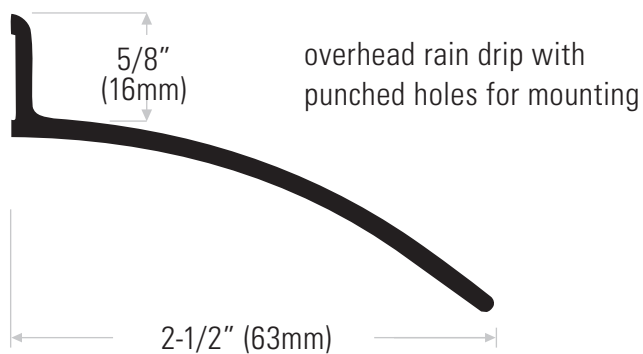

Rain Drip

DS166C42 Extruded aluminum clear anodized, 42" (1067mm) length

DS166C54 Clear anodized, 54"(1372mm) length

DS166C84 Clear anodized, 84" (2134mm) length

DS166C168 Clear anodized, 168"(4267mm) length