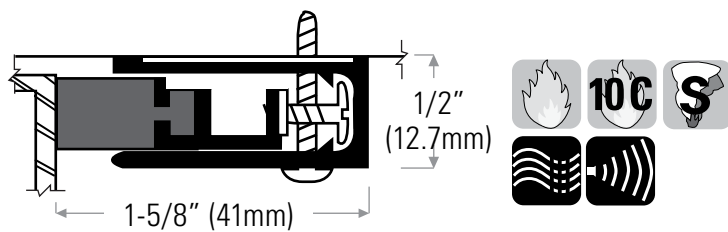

Adjustable-Jamb Sound Seal

Adjusting range 1/4" (6.4mm)

DS339CN Extruded aluminum clear anodized with neoprene insert, black
DS339DN Bronze anodized. Custom order, call for manufacturing time.

Weatherseal is supplied with punched holes and screws and are available in the following NET lengths / sets:
1/36" x 2/84" set (914 x 2134mm) & 1/72" x 2/84" set (1829 x 2134mm). Custom lengths available, call for manufacturing time.