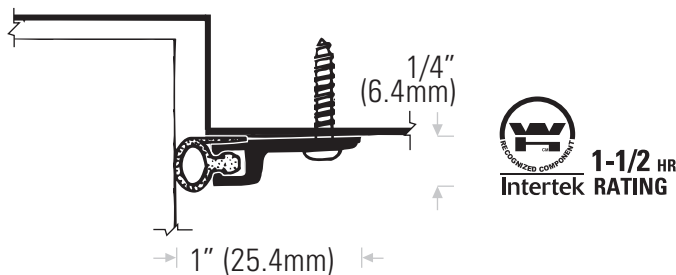

## Hollow Bulb Door Weatherseal

**DS103AT** Extruded aluminum mill finish with TPE (T) insert

**DS103DT** Bronze anodized

**DST03BL** Replacement TPE (T) insert, black

Weatherseals on this page are supplied with punched holes & screws and are available in the following NET lengths / sets:

1/3' x 2/7' (914 x 2134mm) set

1/3' x 2/8' (914 x 2438 mm) set

1/6' x 2/7' (1829 x 2134mm) set

3 x 8' (2438mm) set

1 x 14' (4267mm) length