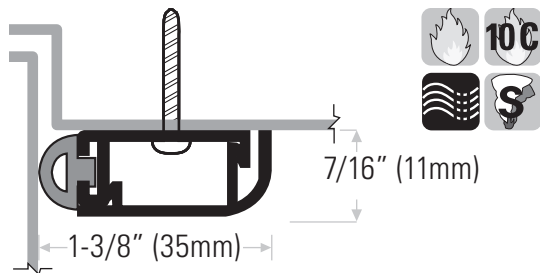

## Hollow Bulb Door Weatherseal

### Snap-On Cover To Conceal Screws

**DS113CS** Extruded aluminum clear anodized with silicone insert, black

Weatherseals on this page are supplied with punched holes & screws and are available in the following NET lengths / sets:

- 1/3' x 2/7' (914 x 2134mm) set
- 1/3' x 2/8' (914 x 2438 mm) set
- 1/6' x 2/7' (1829 x 2134mm) set
- 3 x 8' (2438mm) set
- 1 x 14' (4267mm) length