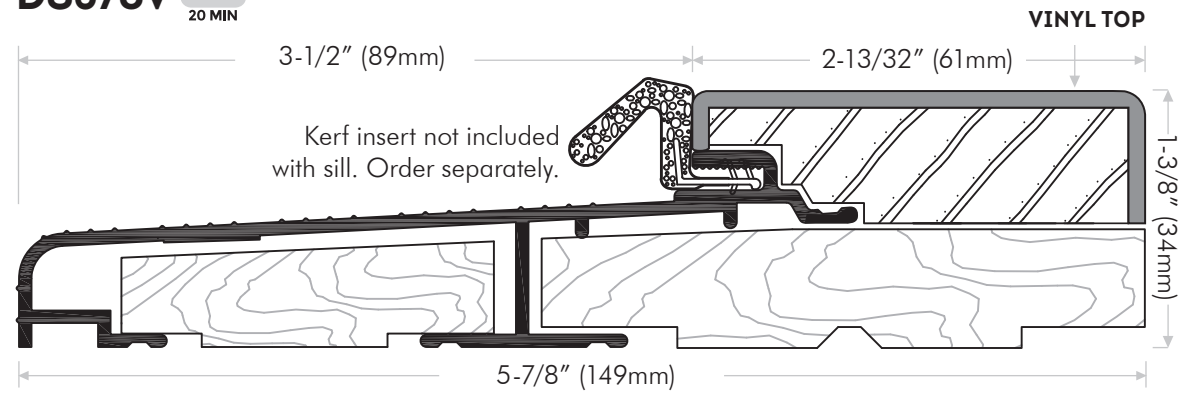

DS578V  20 MIN

DS578AVT Extruded aluminum sill, mill finish with interior vinyl top, tan. Length available: 150" (3810mm) only

DS578DV Bronze anodized with interior vinyl top, tan. Length available: 150" (3810mm) only