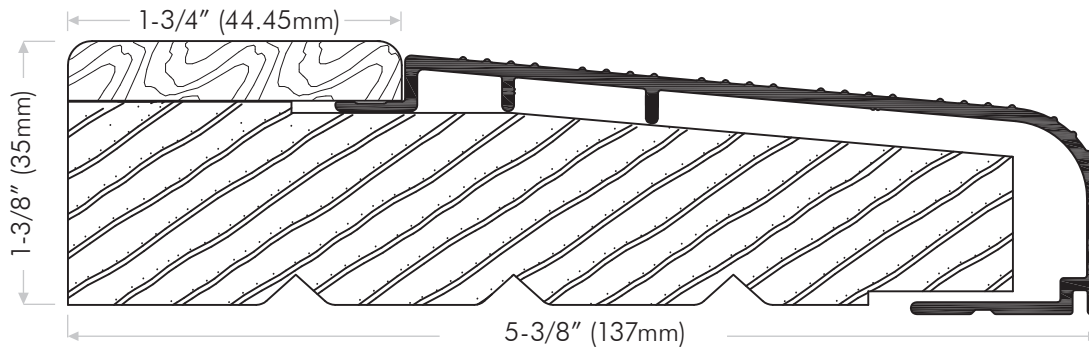

DS512OAK 

DS512AOAK Extruded aluminum sill mill finish with fixed oak top

DS512DOAK Bronze anodized with fixed oak top

Head Office & Manufacturing Centre - Vancouver, Canada

7470 Buller Avenue, Burnaby, B.C. V5J 4S5 Canada