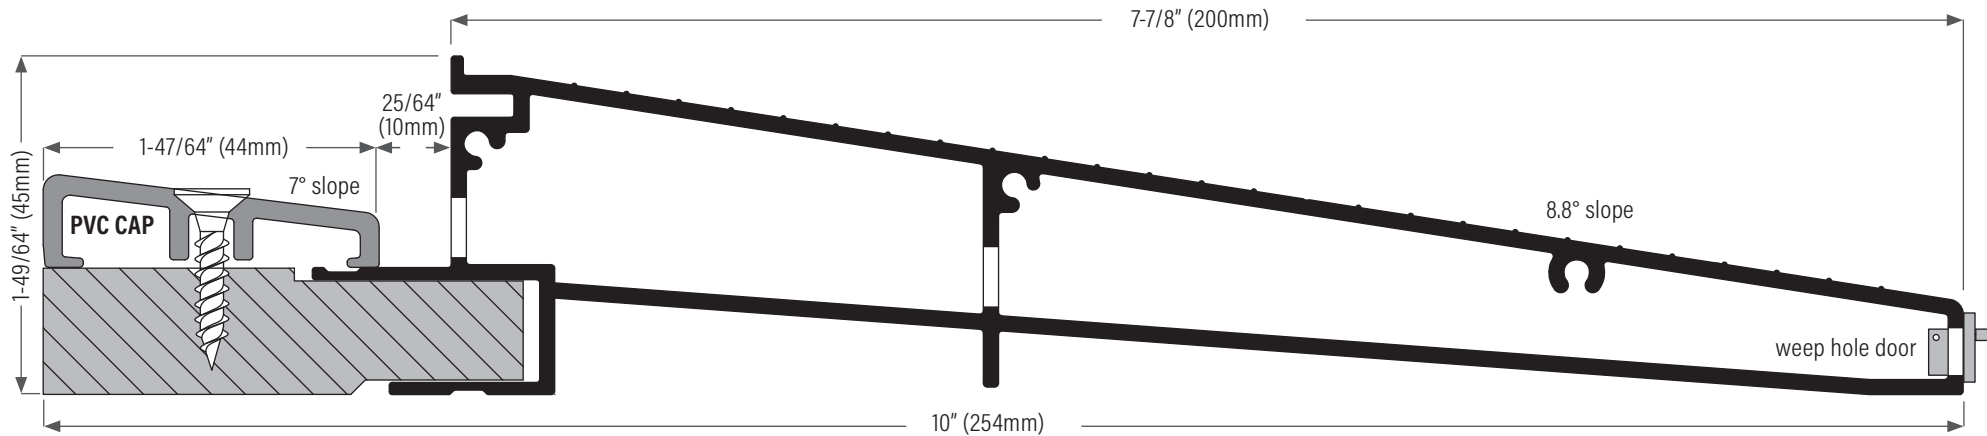

Klone Inswing Sill, Pre-hung application

DS10000AVT Clear anodized with pvc cap tan

DS10000AVBL Clear anodized with pvc cap black

DS10000D VBL Bronze anodized with pvc cap black

DS10000SGASKETLR 1 left & 1 right gasket, sold as pair