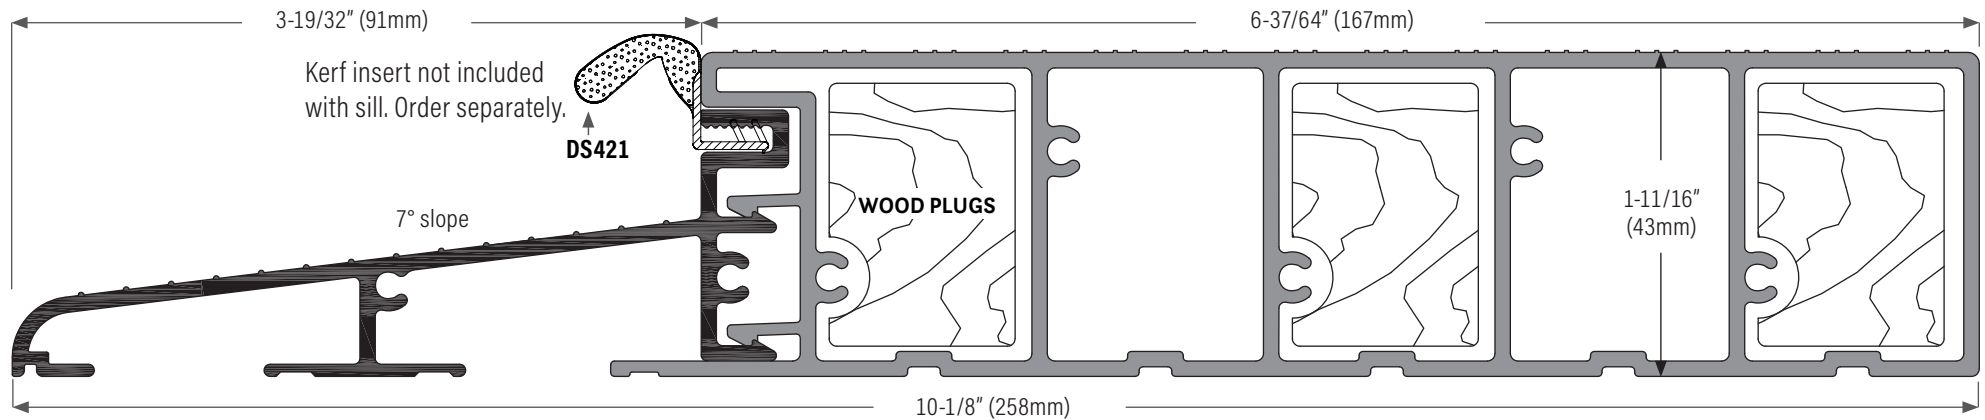

Millenium Series Outswing Sill

DS1014AVT150 Extruded aluminum sill mill finish with PVC interior cap tan & 1 wood insert. 150" (3810mm) length.

DS1014AVBL150 Extruded aluminum sill mill finish with PVC interior cap black & 1 wood insert. 150" (3810mm)

DS1014DVBL150 Extruded aluminum sill, bronze anodized with PVC interior cap black & 1 wood insert. 150" (3810mm) length.

DS2111SGASKET

NO SCALE