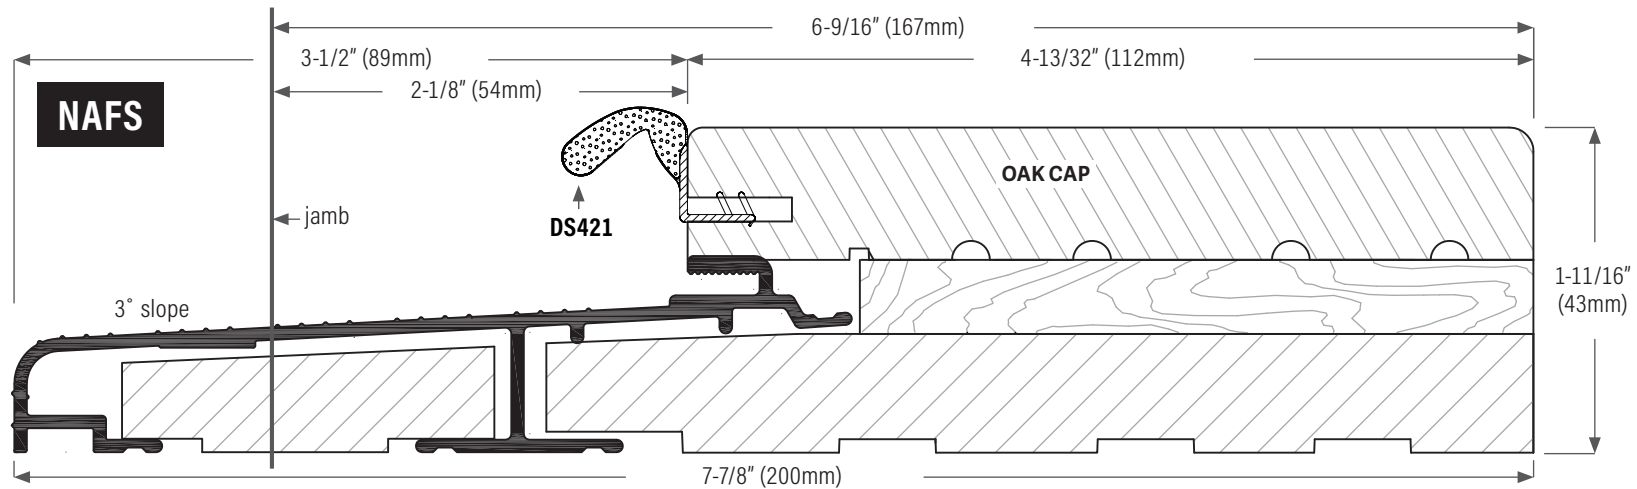

DS1 Storm Outswing Sill For 6-9/16" (167mm) Jamb

DS2778A0AK150 Mill finish, 150" (3810mm) length **DS2778D0AK150** Bronze anodized, 150" (3810mm) length