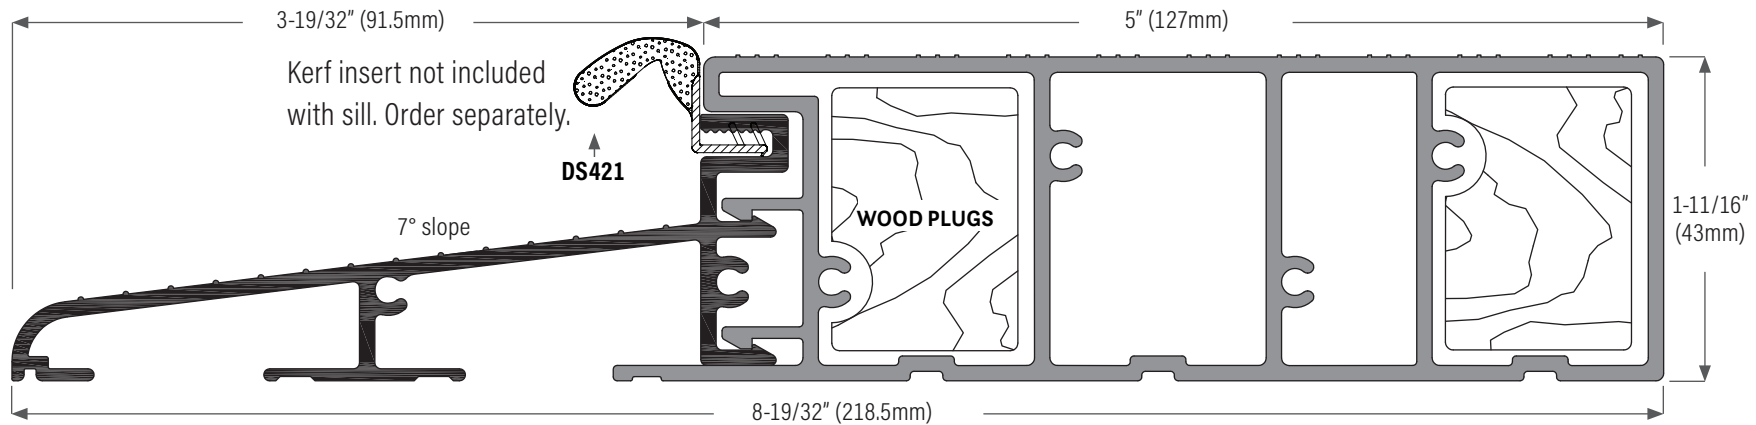

## Millenium Series Outswing Sill

- DS2858AVT150** Extruded aluminum sill mill finish with PVC interior cap tan & 3 wood inserts. 150" (3810mm) length.
- DS2858AVBL150** Extruded aluminum sill mill finish with PVC interior cap black & 1 wood insert. 150" (3810mm) length.
- DS2858DVBL150** Extruded aluminum sill, bronze anodized with PVC interior cap black & 3 wood inserts. 150" (3810mm) length.
- DS2858DVT150** Extruded aluminum sill, bronze anodized with PVC interior cap tan & 3 wood inserts. 150" (3810mm) length.

\* This sill requires notching (by prehanger) for the optional DS420 continuous cornering weatherseal

**DS2858GASKET**

NO SCALE