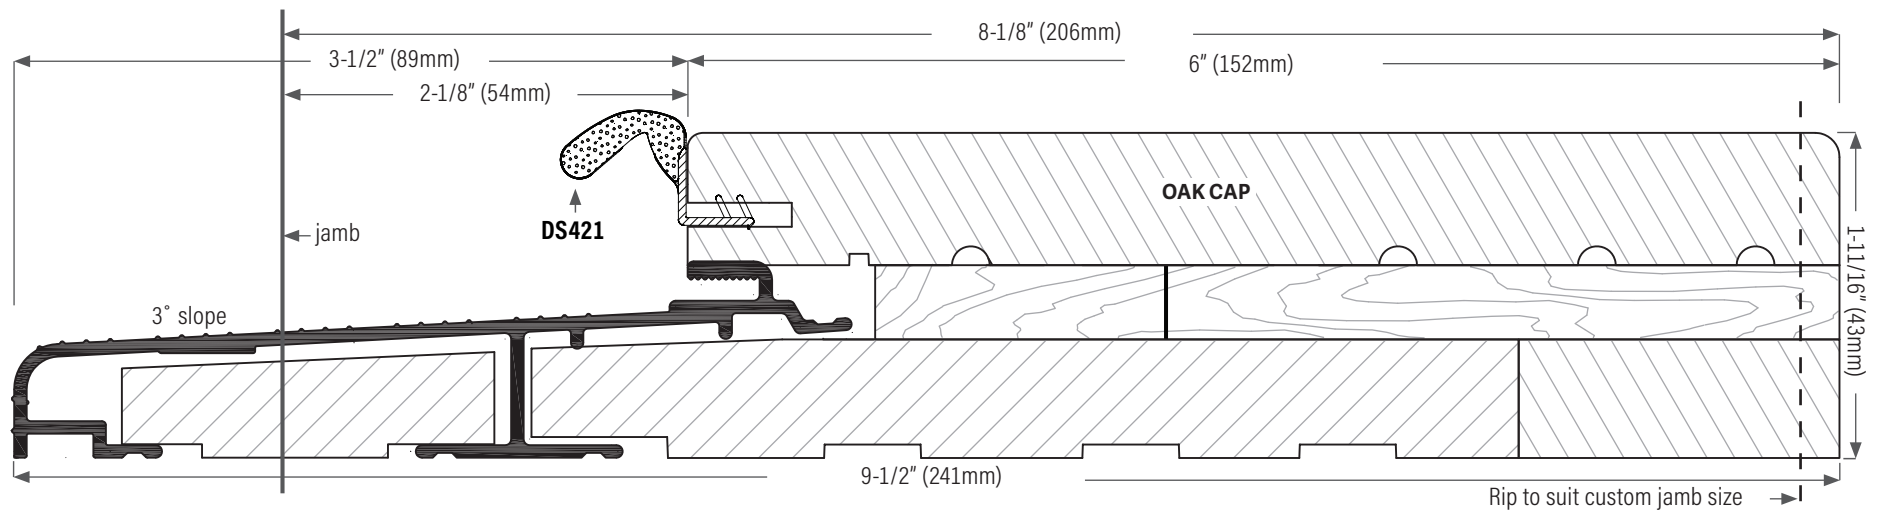

## DS1 Storm Outswing Sill For 8-1/8" (206mm) Jamb

**DS2912A0AK150** Mill finish, 150" (3810mm) length

**DS2912D0AK150** Bronze anodized, 150" (3810mm) length

**NO SCALE**

**DS2111SGASKET**