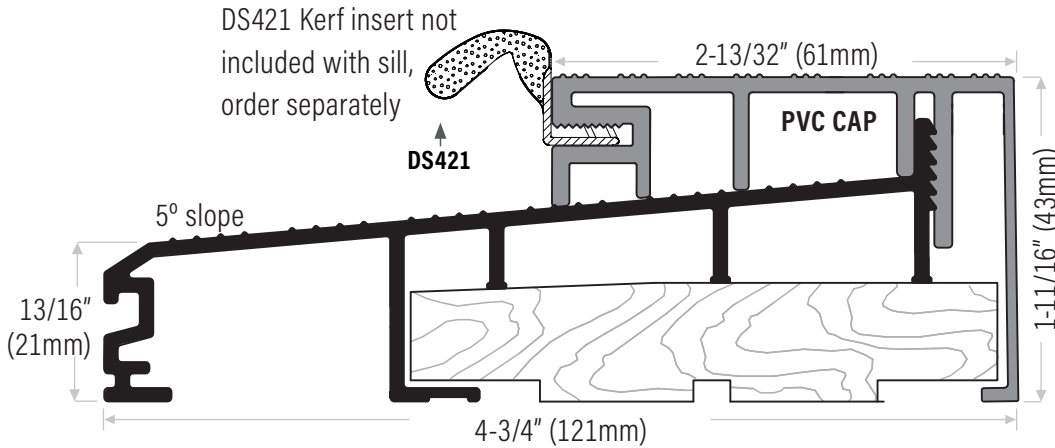

## Ontario Outswing Sill

- DS457AVW** Extruded aluminum sill, mill finish with interior fixed PVC cap, white
- DS457AVT** Mill finish with PVC tan cap
- DS457AVBL** Mill finish with PVC black cap
- DS457DVW** Bronze anodized with PVC white cap
- DS457DVT** Bronze anodized with PVC tan cap
- DS457DVBL** Bronze anodized with PVC black cap

**DS457GASKET**