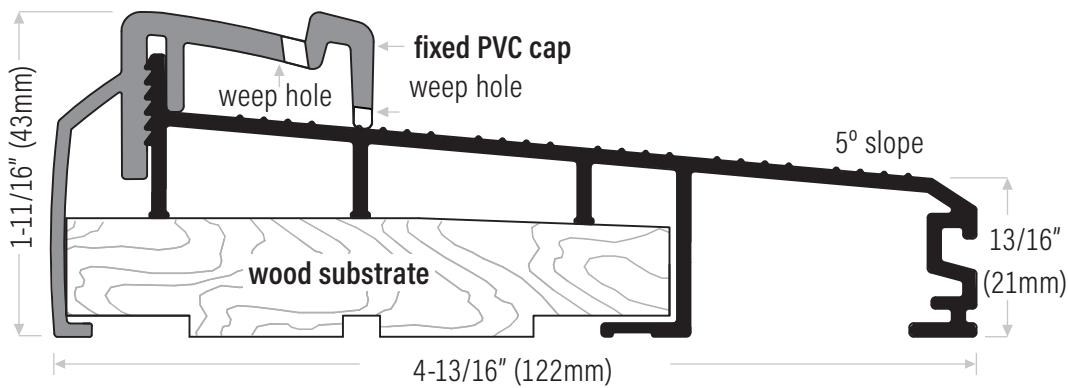

Ontario Inswing Sill

- DS459AVBL** Extruded aluminum sill, mill finish with wood substrate & fixed PVC cap, black
- DS459AVT** Extruded aluminum sill, mill finish with wood substrate & fixed PVC cap, tan
- DS459AVW** Extruded aluminum sill, mill finish with wood substrate & fixed PVC cap, white
- DS459DVBL** Bronze anodized with fixed PVC cap, black
- DS459DVT** Bronze anodized with fixed PVC cap, tan
- DS459DVW** Bronze anodized with fixed PVC cap, white

DS459GASKET