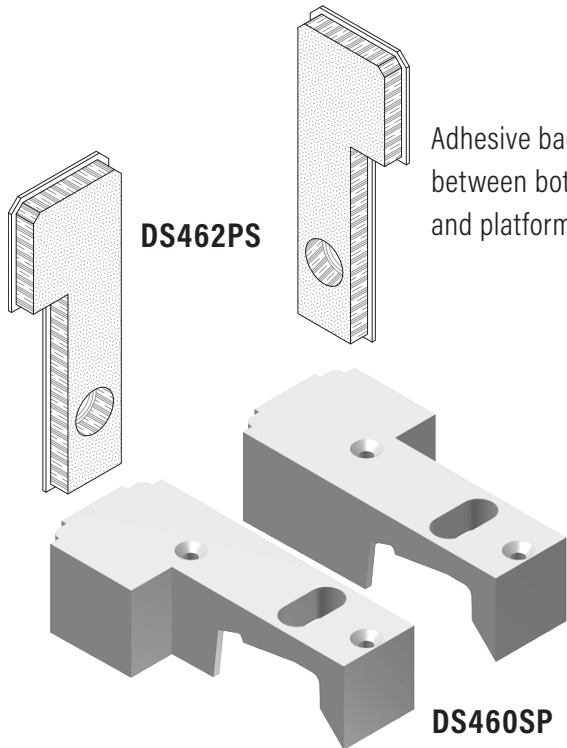

Sill Platform & Seal for DS459 & DS659 Ontario Sills

Adhesive backed pile, seals between bottom of astragal and platform

DS460SP

Kit includes: 2 platforms: 1 left, 1 right, 2 pile seals: 1 left, 1 right plus fastening screws

Pile seals may be purchased separately.

DS462PS 2 pile seals: 1 left, 1 right

Pile seal (supplied) between platform & bottom of astragal