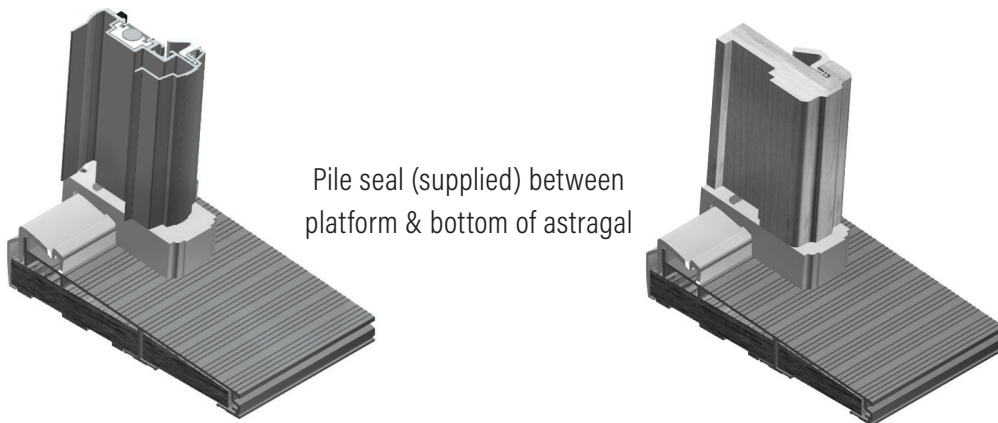

Sill Platform & Seal for DS459 & DS659 Ontario Sills

Adhesive backed pile, seals between bottom of astragal and platform

DS460SP

Kit includes: 2 platforms: 1 left, 1 right, 2 pile seals: 1 left, 1 right plus fastening screws

Pile seals may be purchased separately.

DS462PS 2 pile seals: 1 left, 1 right

Pile seal (supplied) between platform & bottom of astragal