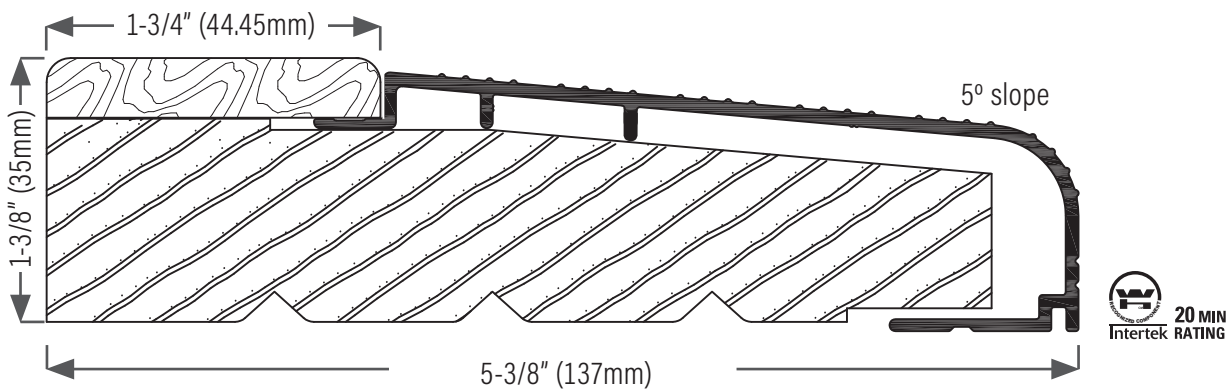

## Inswing Sill

**DS512A0AK** Extruded aluminum sill mill finish with fixed oak cap

**DS512DOAK** Bronze anodized with fixed oak cap

### Replacement Oak Cap

**DS120AKE109** Oak, 109" (2769mm)