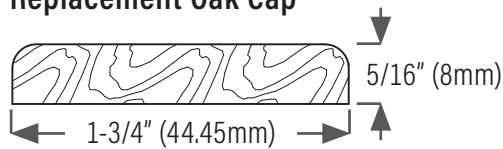

### Replacement Oak Cap

**DS120AKE109** Oak, 109" (2769mm)