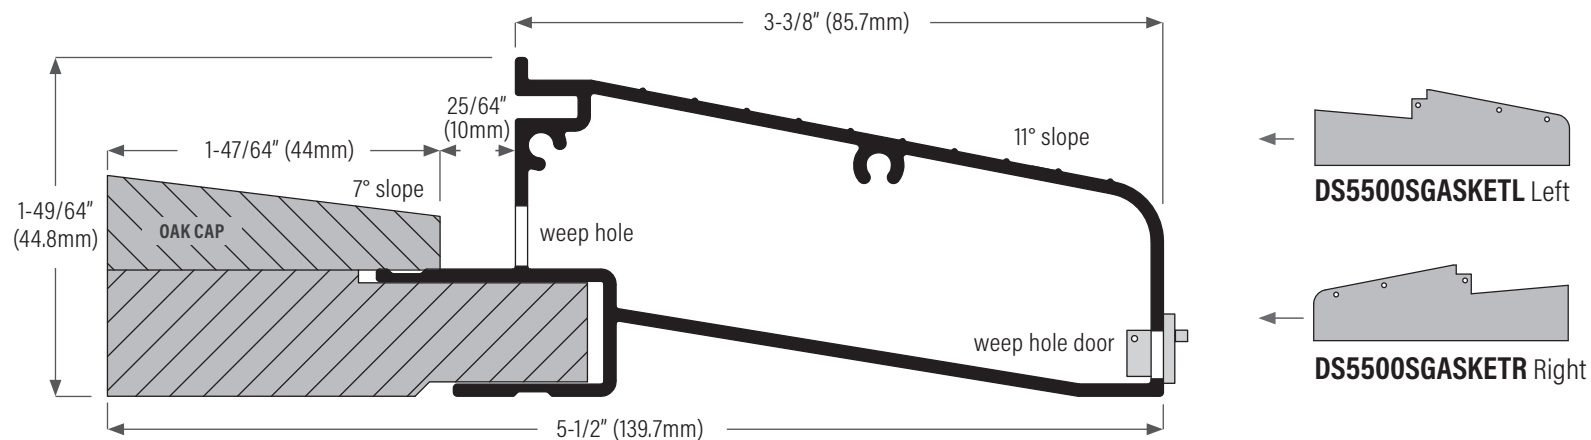

Inswing Sill Pre-hung Door Applications

DS5500A0AK Mill finish with oak cap

DS5500D0AK Bronze anodized with oak cap