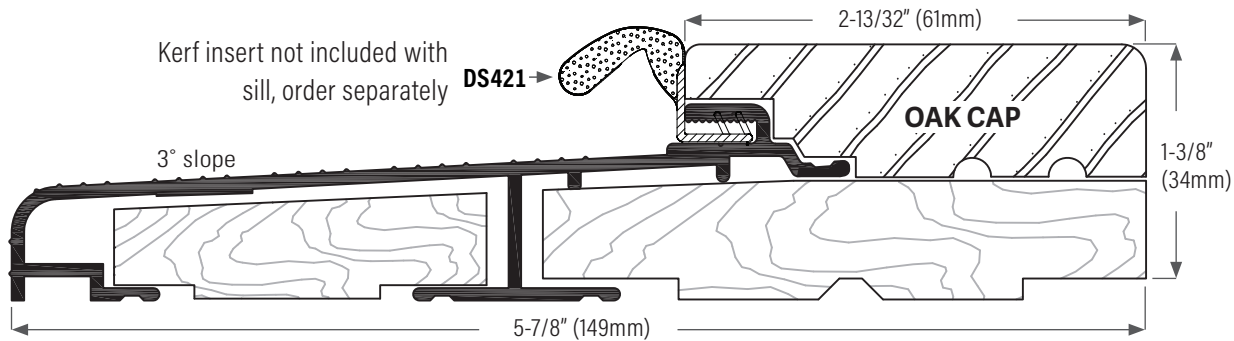

Outswing Sill, Low Rise

NO SCALE

DS2111SGASKET

DS578A0AK Extruded aluminum sill mill finish with interior oak cap. Length available: 150" (3810mm) only

DS578DOAK Bronze anodized with interior oak cap. Length available: 150" (3810mm) only

DS2636 Flushbolt cup for DS2858, DS2758, DS2558

DS2637 Gasket for DS2636 cup, fits under rim