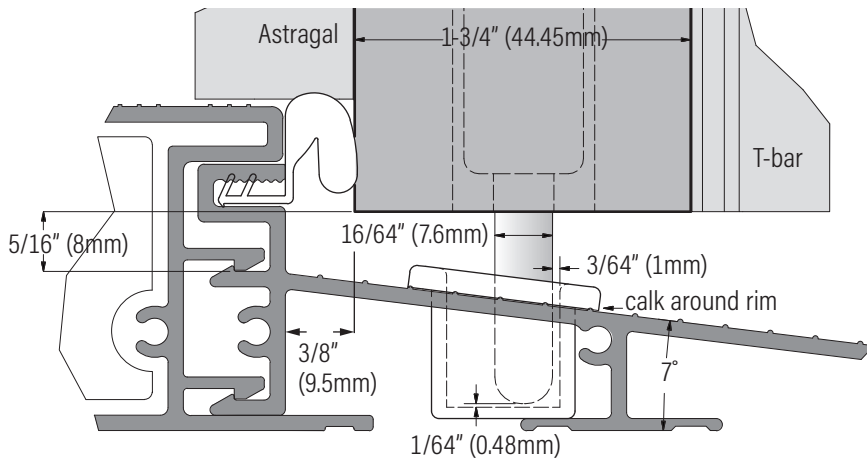

Outswing Sill, Low Rise

NO SCALE

DS2111SGASKET

DS578A0AK Extruded aluminum sill mill finish with interior oak cap. Length available: 150" (3810mm) only

DS578DOAK Bronze anodized with interior oak cap. Length available: 150" (3810mm) only

DS2636 Flushbolt cup for DS2858, DS2758, DS2558

DS2637 Gasket for DS2636 cup, fits under rim