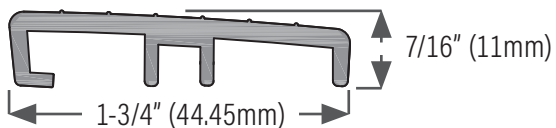

Inswing Sill

DS612AVT Extruded aluminum sill, mill finish with fixed PVC cap, tan.

DS612DVBL Bronze anodized with fixed PVC cap, black.

Length available: 109" (2769mm)

Replacement PVC Cap

DS12TVE109 Tan, 109" (2769mm)

DS12BLVE109 Black, 109" (2769mm)