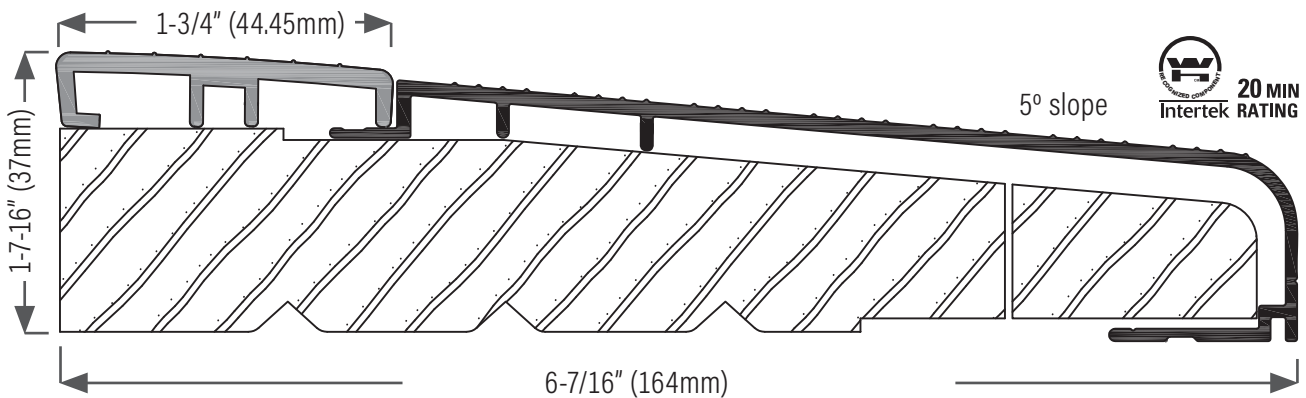

Inswing Sill

DS612AVT Extruded aluminum sill, mill finish with fixed PVC cap, tan.

DS612DVBL Bronze anodized with fixed PVC cap, black.

Length available: 109" (2769mm)

Replacement PVC Cap

DS12TVE109 Tan, 109" (2769mm)

DS12BLVE109 Black, 109" (2769mm)