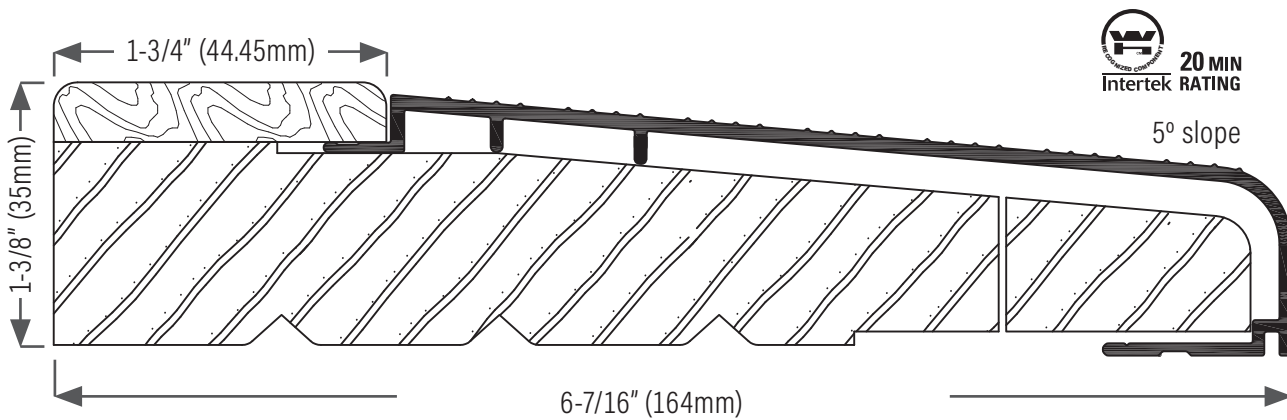

Inswing Sill

DS612A0AK Extruded aluminum sill, mill finish with fixed oak cap

DS612D0AK Bronze anodized with fixed oak cap

Replacement Oak Cap

DS120AKE109 Oak, 109" (2769mm)