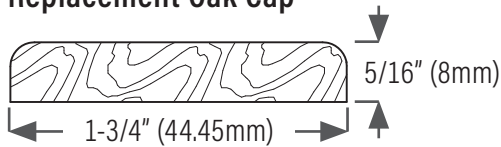

Inswing Sill

DS612A0AK Extruded aluminum sill, mill finish with fixed oak cap

DS612D0AK Bronze anodized with fixed oak cap

Replacement Oak Cap

DS120AKE109 Oak, 109" (2769mm)