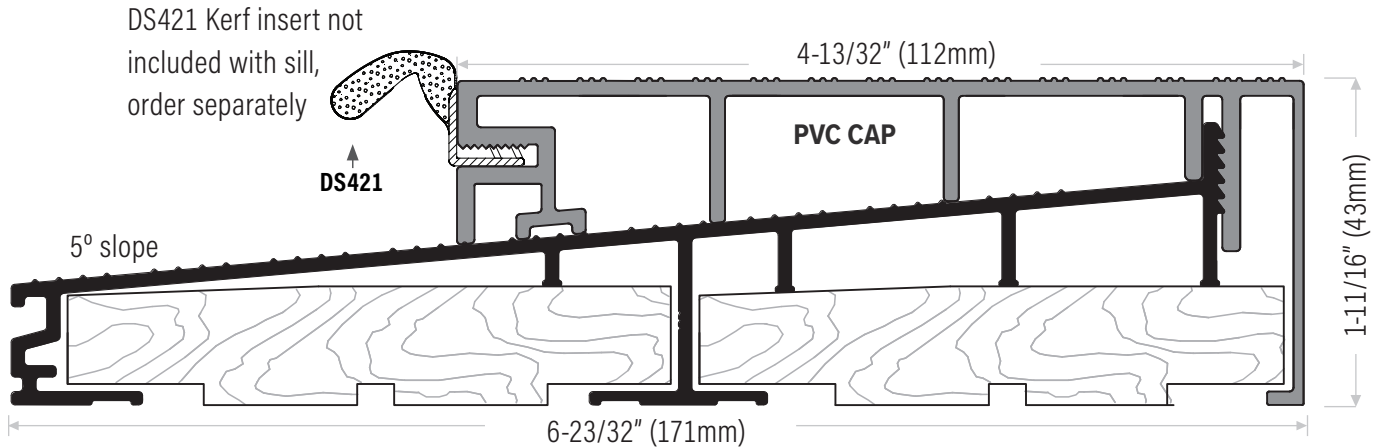

Ontario Outswing Sill

- DS657AVW** Extruded aluminum sill, mill finish with interior fixed PVC cap, white
- DS657AVT** Mill finish with PVC tan cap
- DS657AVBL** Mill finish with PVC black cap
- DS657DVW** Bronze anodized with PVC white cap
- DS657DVT** Bronze anodized with PVC tan cap
- DS657DVBL** Bronze anodized with PVC black cap

DS657GASKET