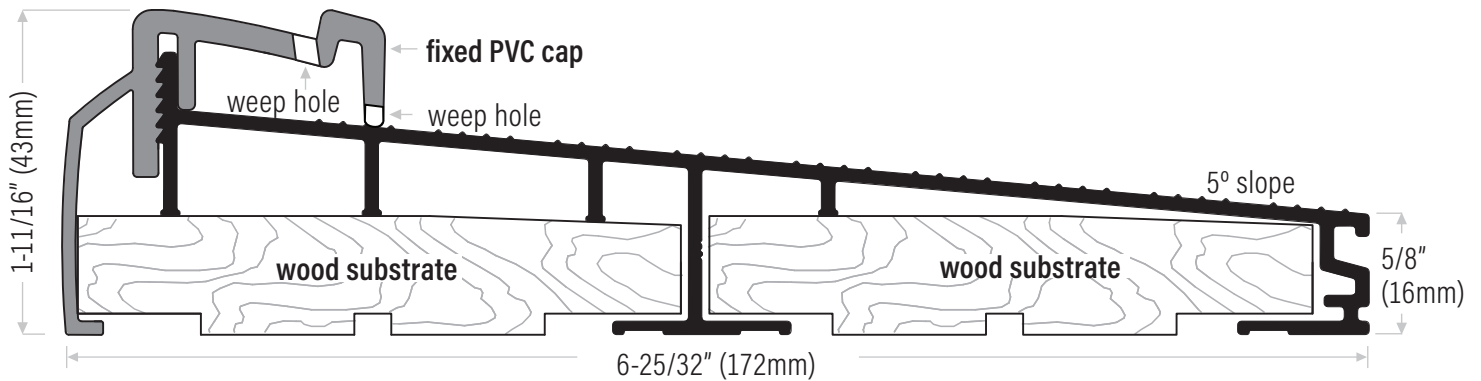

Ontario Inswing Sill

- DS659AVBL** Extruded aluminum mill finish with wood substrate & fixed PVC cap, black
- DS659AVT** Extruded aluminum mill finish with wood substrate & fixed PVC cap, tan
- DS659AVW** Extruded aluminum sill, mill finish wood substrate & with fixed PVC cap, white
- DS659DVBL** Bronze anodized with fixed PVC cap, black
- DS659DVT** Bronze anodized with fixed PVC cap, tan
- DS659DVW** Bronze anodized with fixed PVC cap, white

DS659GASKET