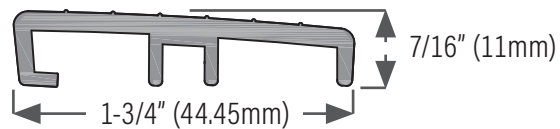

Inswing Sill

DS712AVBL Mill finish with pvc cap black.

DS712AVT Extruded aluminum sill, mill finish with fixed PVC cap, tan.

DS712DVBL Bronze anodized with fixed PVC cap, black.

Replacement PVC Cap

DS12TVE109 Tan, 109" (2769mm)

DS12BLVE109 Black, 109" (2769mm)