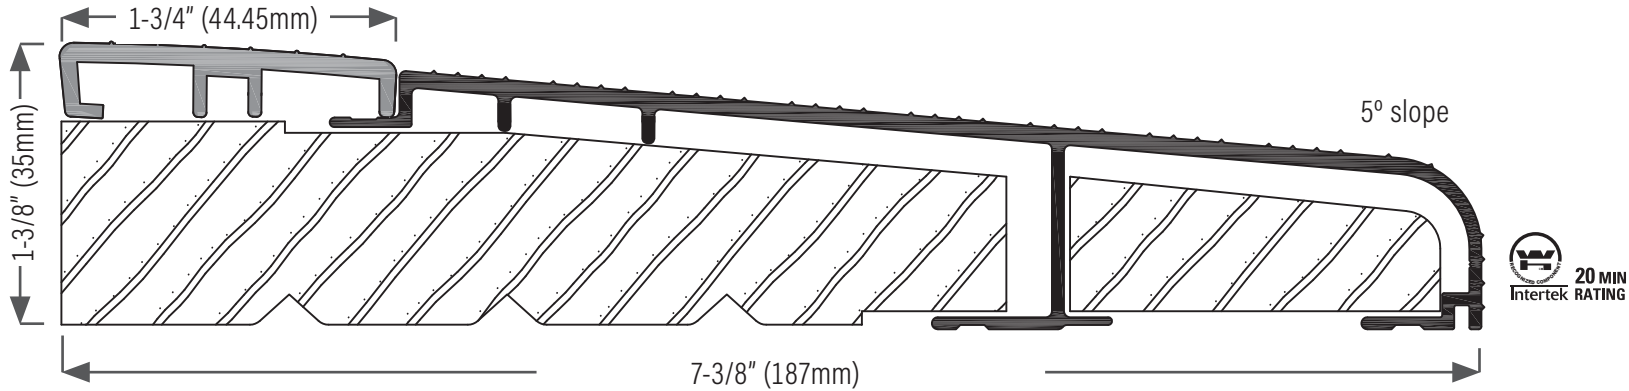

Inswing Sill

DS712AVBL Mill finish with pvc cap black.

DS712AVT Extruded aluminum sill, mill finish with fixed PVC cap, tan.

DS712DVBL Bronze anodized with fixed PVC cap, black.

Replacement PVC Cap

DS12TVE109 Tan, 109" (2769mm)

DS12BLVE109 Black, 109" (2769mm)