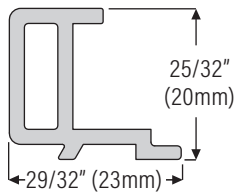

Sidelite Component for DS1 Storm (Gen 1 & Gen 2) - Sill Systems

DS725BEAD138

Interior bottom snap-in bead pvc for 1-3/8" sidelite I.G. triple glaze units, 74" (1880mm) length only. Tan (TVE) & black (BLVE)

Direct glazing for 1-3/8" (35mm) I.G. triple glaze unit