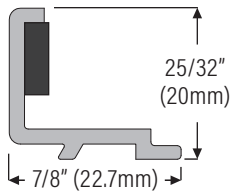

### DS725BEAD175

Interior bottom snap-in bead pvc for 1-3/4" sidelite panel, 74" (1880mm) length only. Available in tan (TVE) & black (BLVE)

### Assembly for 1-3/4" (44.45mm) sidelite panel