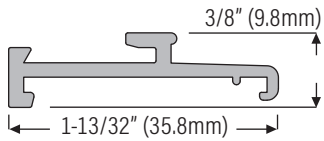

Sidelite Component for DS1 Storm (Gen 1 & Gen 2) - Sill Systems

DS725CAPSL

Bottom sidelite cover cap pvc, 74" (1880mm) length only. Tan (TVE), & black (BLVE)

Direct glazing for 1" (25.4mm) I.G. unit
(Actual: 4mm, 15.8mm spacer bar, 4mm)