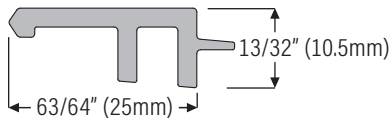

### DS725GBLOCK3

Sidelite support block pvc, 3" (76mm) piece

Direct glazing for 1" (25.4mm) I.G. unit  
(Actual: 4mm, 15.8mm spacer bar, 4mm)