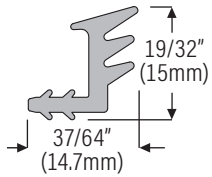

Sidelite Component for DS1 Storm (Gen 1 & Gen 2) - Sill Systems

DS725SLGG500BL 500 ft. (152.4m) roll
DS725SLGG100BL 100 ft. (30.4m) roll
Exterior glazing gasket, black only

Direct glazing for 1" (25.4mm) I.G. unit
(Actual: 4mm, 15.8mm spacer bar, 4mm)