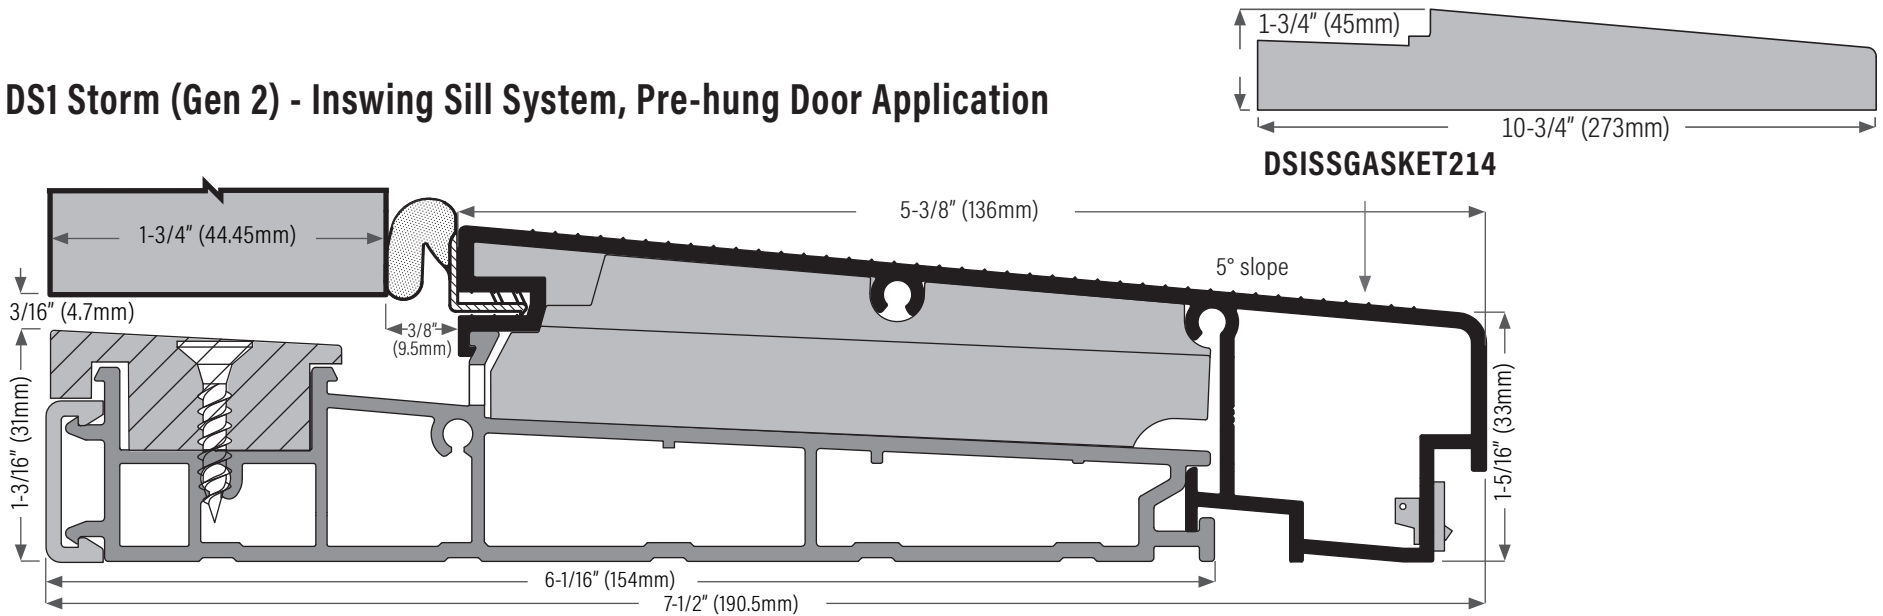

DS1 Storm (Gen 2) - Inswing Sill System, Pre-hung Door Application

DS750AOK Mill finish with oak cap

DS750DOAK Bronze anodized with oak cap

DS750SILLPLUG
for DS750 & DS752 sills

Oak cap for 1-3/4" (44.45mm) door thickness