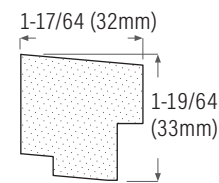

DS1 Storm (Gen 2) - Inswing Sill System, Pre-hung Door Application

DS750AOK Mill finish with oak cap

DS750DOAK Bronze anodized with oak cap

DS750SILLPLUG
for DS750 & DS752 sills

Oak cap for 1-3/4" (44.45mm) door thickness