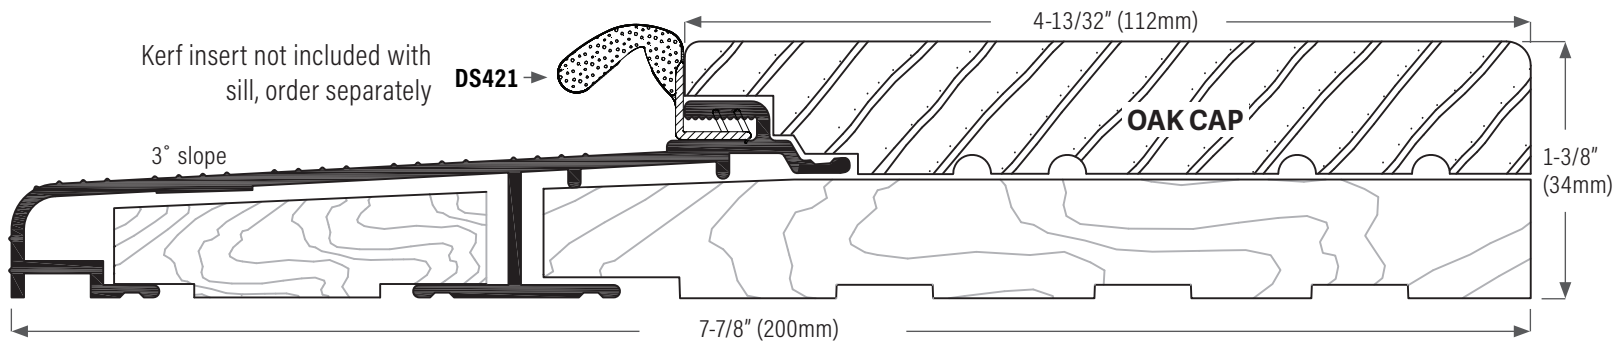

Outswing Sill, Low Rise

DS778AOAK Extruded aluminum sill, mill finish with interior oak cap. Length available: 150" (3810mm) only

DS778DOAK Bronze anodized with interior oak cap. Length available: 150" (3810mm) only

NO SCALE

DS2111SGASKET