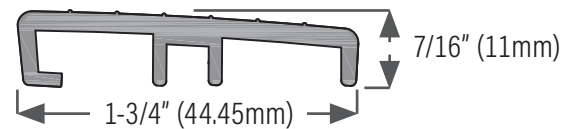

## Inswing Sill

**DS812AVT** Extruded aluminum sill, mill finish with fixed PVC cap, tan.

**DS812DVBL** Bronze anodized with fixed PVC cap, black.

## Replacement PVC Cap

**DS12TVE109** Tan, 109" (2769mm)

**DS12BLVE109** Black, 109" (2769mm)