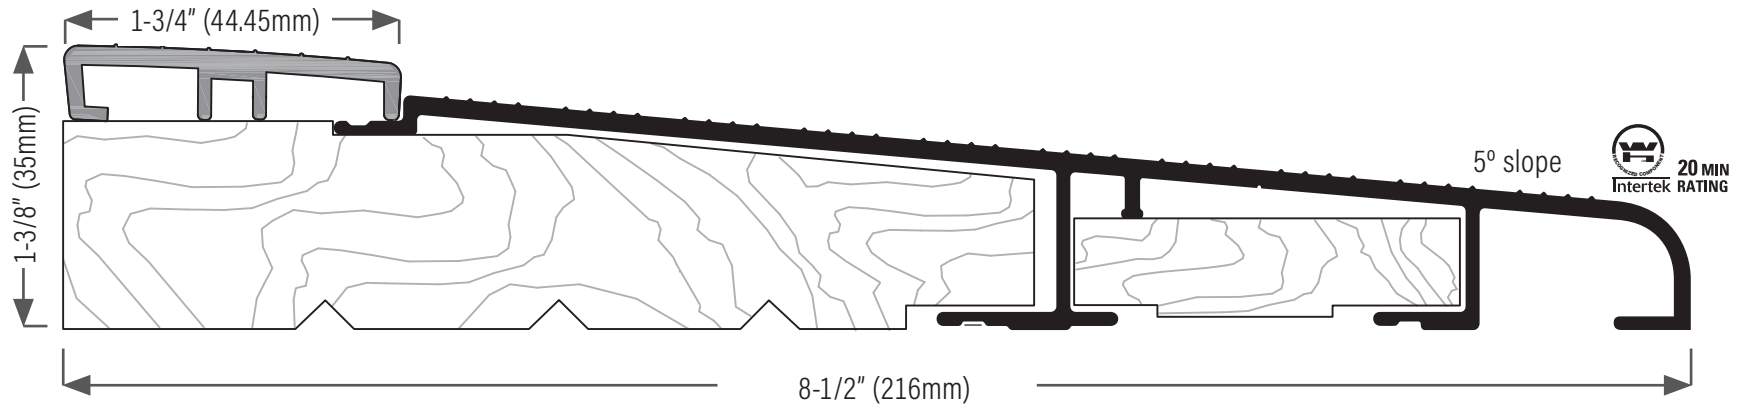

## Inswing Sill

**DS812AVT** Extruded aluminum sill, mill finish with fixed PVC cap, tan.

**DS812DVBL** Bronze anodized with fixed PVC cap, black.

## Replacement PVC Cap

**DS12TVE109** Tan, 109" (2769mm)

**DS12BLVE109** Black, 109" (2769mm)