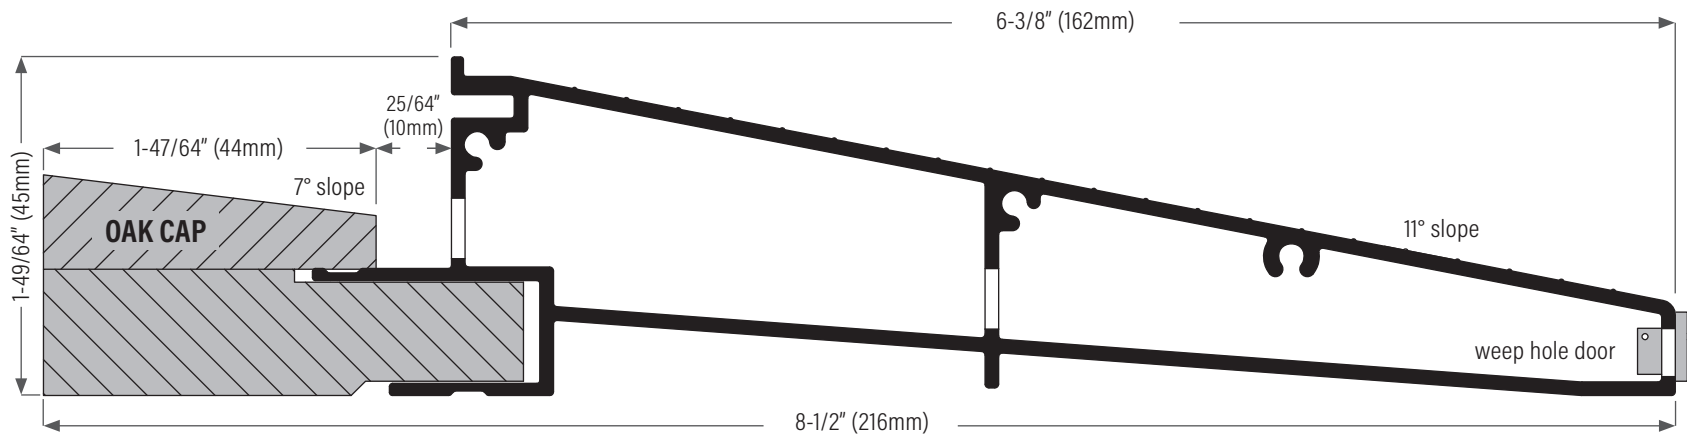

Klone Inswing Sill, Pre-hung application

DS8500A0AK Clear anodized with oak cap

DS8500D0AK Bronze anodized with oak cap

DS8500SGASKETLR 1 left & 1 right gasket, sold as pair