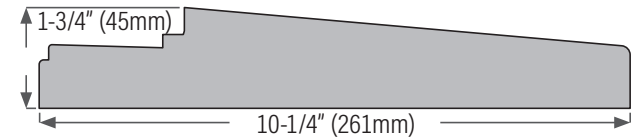

### NAFS

- DS850AVBL** Mill finish with pvc cap black
- DS850DVBL** Bronze anodized with pvc cap black
- DS850AVT** Mill finish with pvc cap tan
- DS850DVT** Bronze anodized with pvc cap tan

**DS850SILLPLUG** For DS850 & DS852 sills