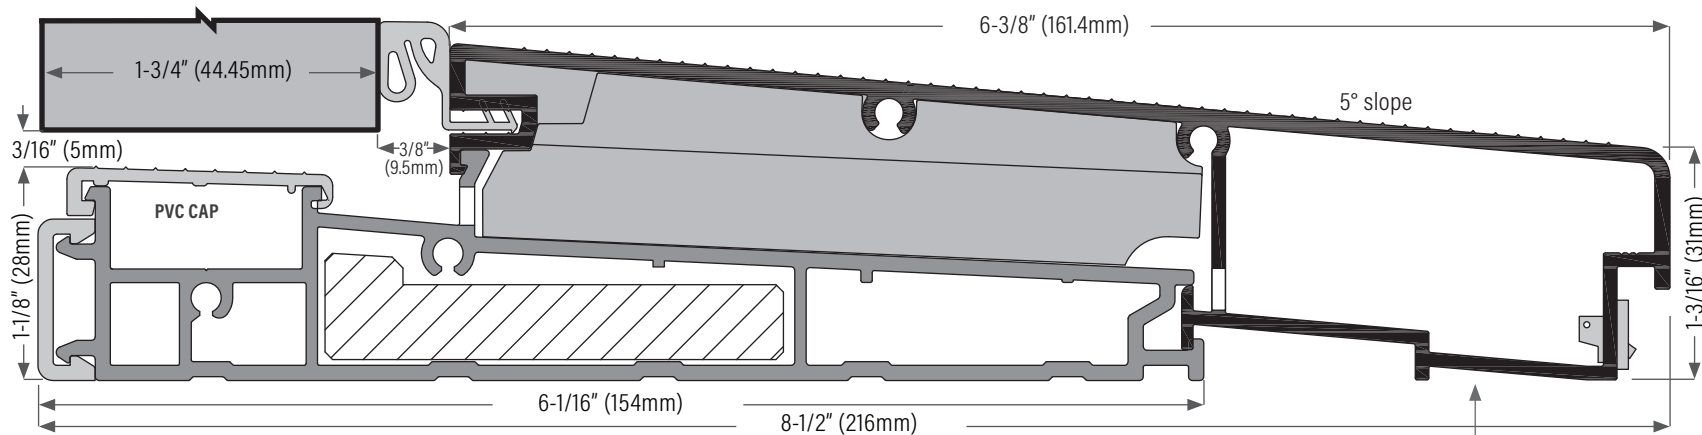

Gen 2 Inswing Sill, Pre-Hung Door Application

NAFS