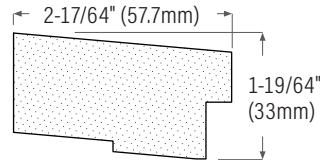

### NAFS

- DS850AVBL** Mill finish with pvc cap black
- DS850DVBL** Bronze anodized with pvc cap black
- DS850AVT** Mill finish with pvc cap tan
- DS850DVT** Bronze anodized with pvc cap tan

**DS850SILLPLUG** For DS850 & DS852 sills