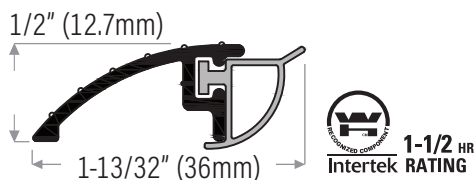

Bumper Threshold

DSV20GREY

Replacement vinyl insert, grey for
DS120, DS121 & DS121

DSV20BL Black

- DS121AV** Extruded aluminum mill finish with vinyl insert, grey
- DS121AVBL** Mill finish with vinyl insert, black
- DS121WV** White with grey insert
- DS121BVBL** Brown with black insert