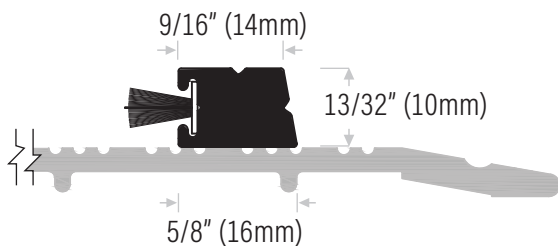

## Stop Strip (Threshold Applied)

**DS176AP** Extruded aluminum mill finish with pile insert, grey, **not rated**. Threshold not included, order separately

Bumper strip may be fastened to various DS thresholds to accommodate vertical rod panic hardware, where wide panic exit thresholds are required.