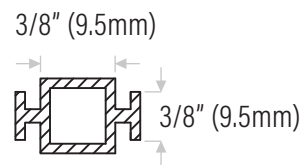

PVC Insert

DS205TBI Extruded rigid pvc vinyl insert, grey, for thermally broken thresholds