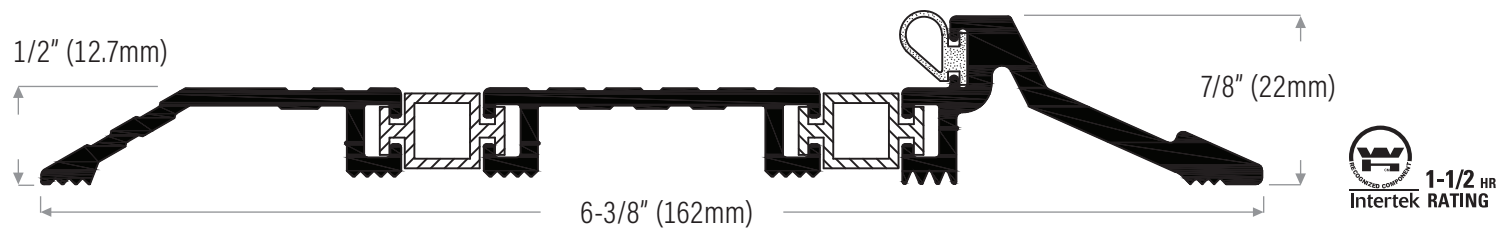

## Latching Panic Exit, Thermally Broken (TB) Thresholds

### DST17BL

Replacement  
TPE (T) insert, black

### DS7530-270G

Replacement fin  
pile insert, grey

**DS277X6TBA** Extruded aluminum mill finish with vinyl thermal break (rated)

**DS277X6TBAT** Mill finish with vinyl thermal break & TPE (T) insert, black (rated)