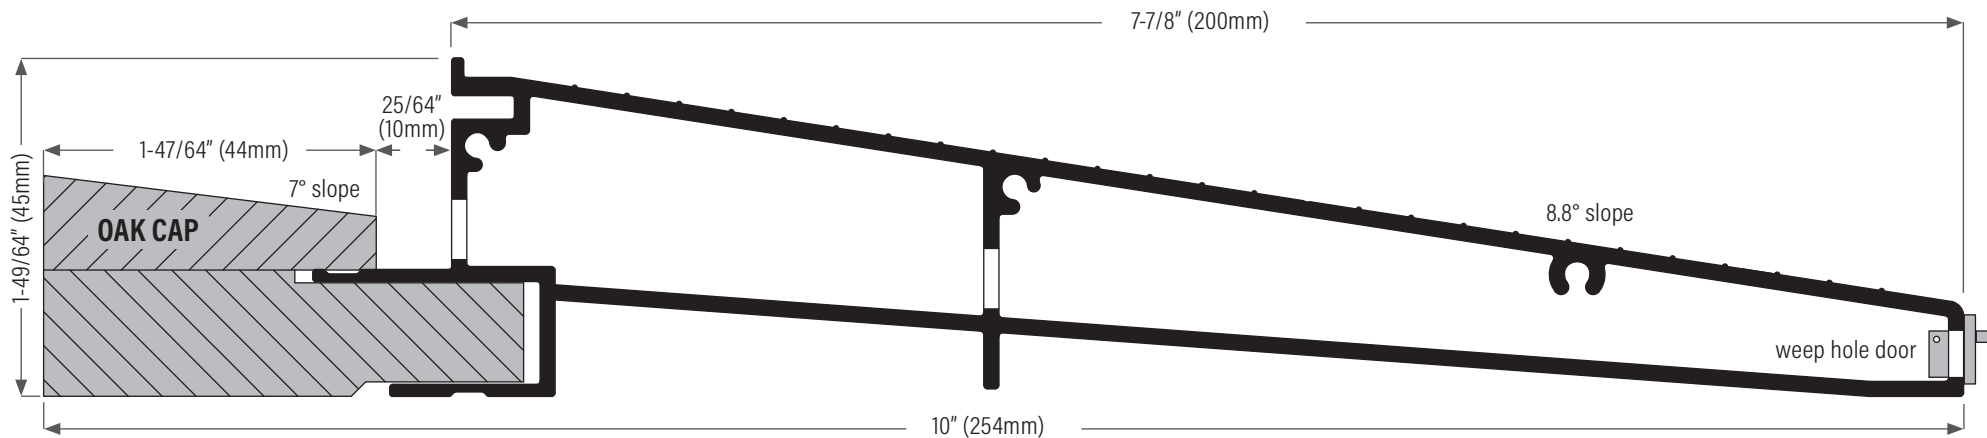

## Klone Inswing Sill, Pre-hung application

**DS10000AOAK** Clear anodized with oak cap

**DS10000DOAK** Bronze anodized with oak cap

**DS10000SGASKETLR** 1 left & 1 right gasket, sold as pair