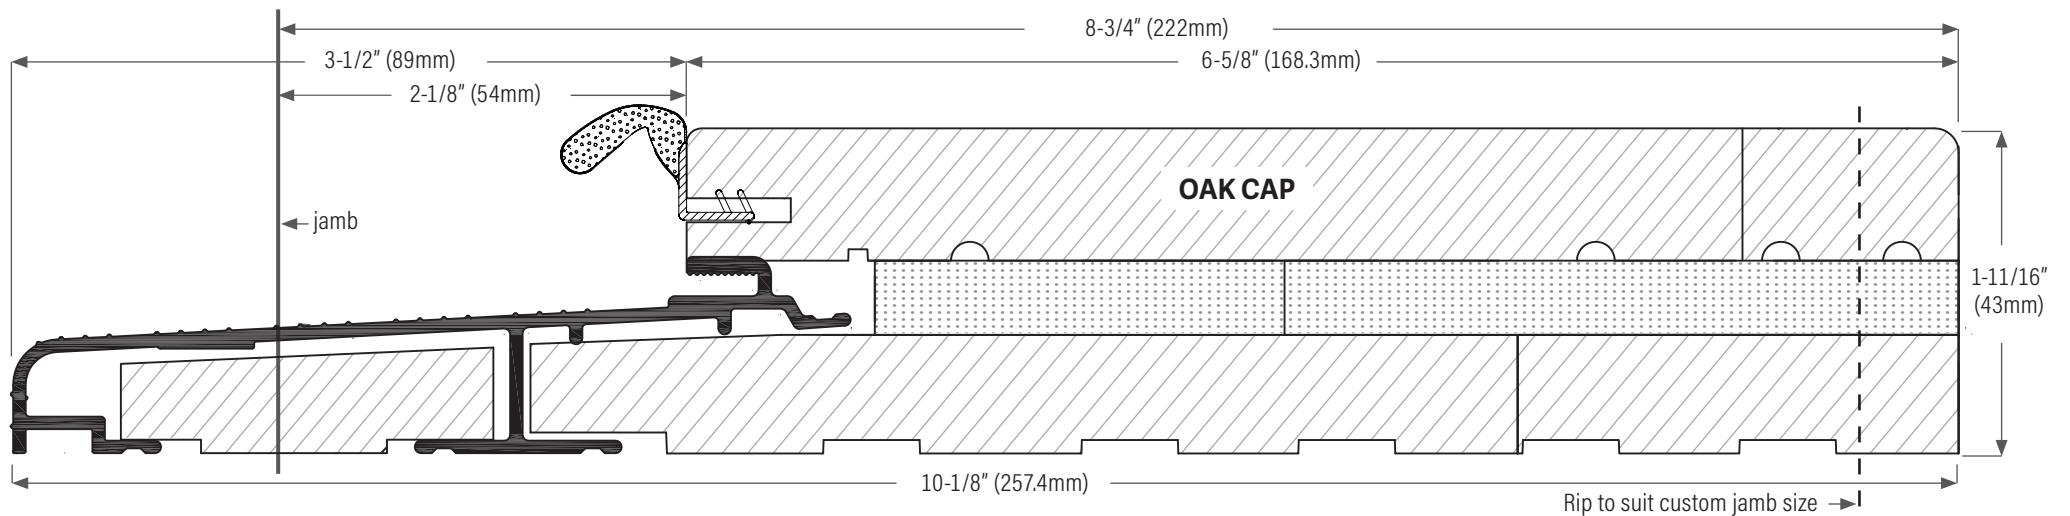

DS1 Storm Outswing Sill For 8-3/4" (222mm) Jamb

DS1018A0AK150 Extruded aluminum sill, mill finish with oak cap, 10-1/8" (257mm) x 150" (3810mm) length.

DS1018DOAK150 Extruded aluminum sill, bronze anodized with oak cap, 10-1/8" (257mm) x 150" (3810mm) length.

NO SCALE

DS2111SGASKET