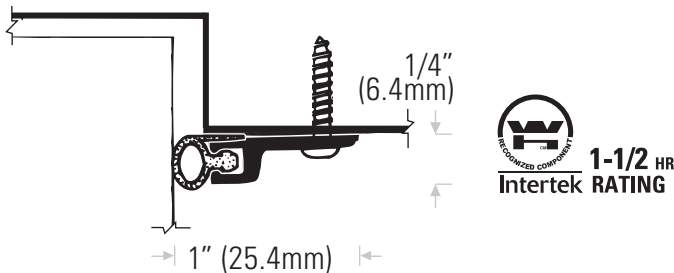

## Hollow Bulb Door Weatherseal

**DS103AT** Extruded aluminum mill finish with TPE (T) insert

**DS103DT** Bronze anodized

**DST03BL** Replacement TPE (T) insert, black

Weatherseals on this page are supplied with punched holes & screws and are available in the following NET lengths / sets:

1/3' x 2/7' (914 x 2134mm) set

1/3' x 2/8' (914 x 2438 mm) set

1/6' x 2/7' (1829 x 2134mm) set

3 x 8' (2438mm) set

1 x 14' (4267mm) length